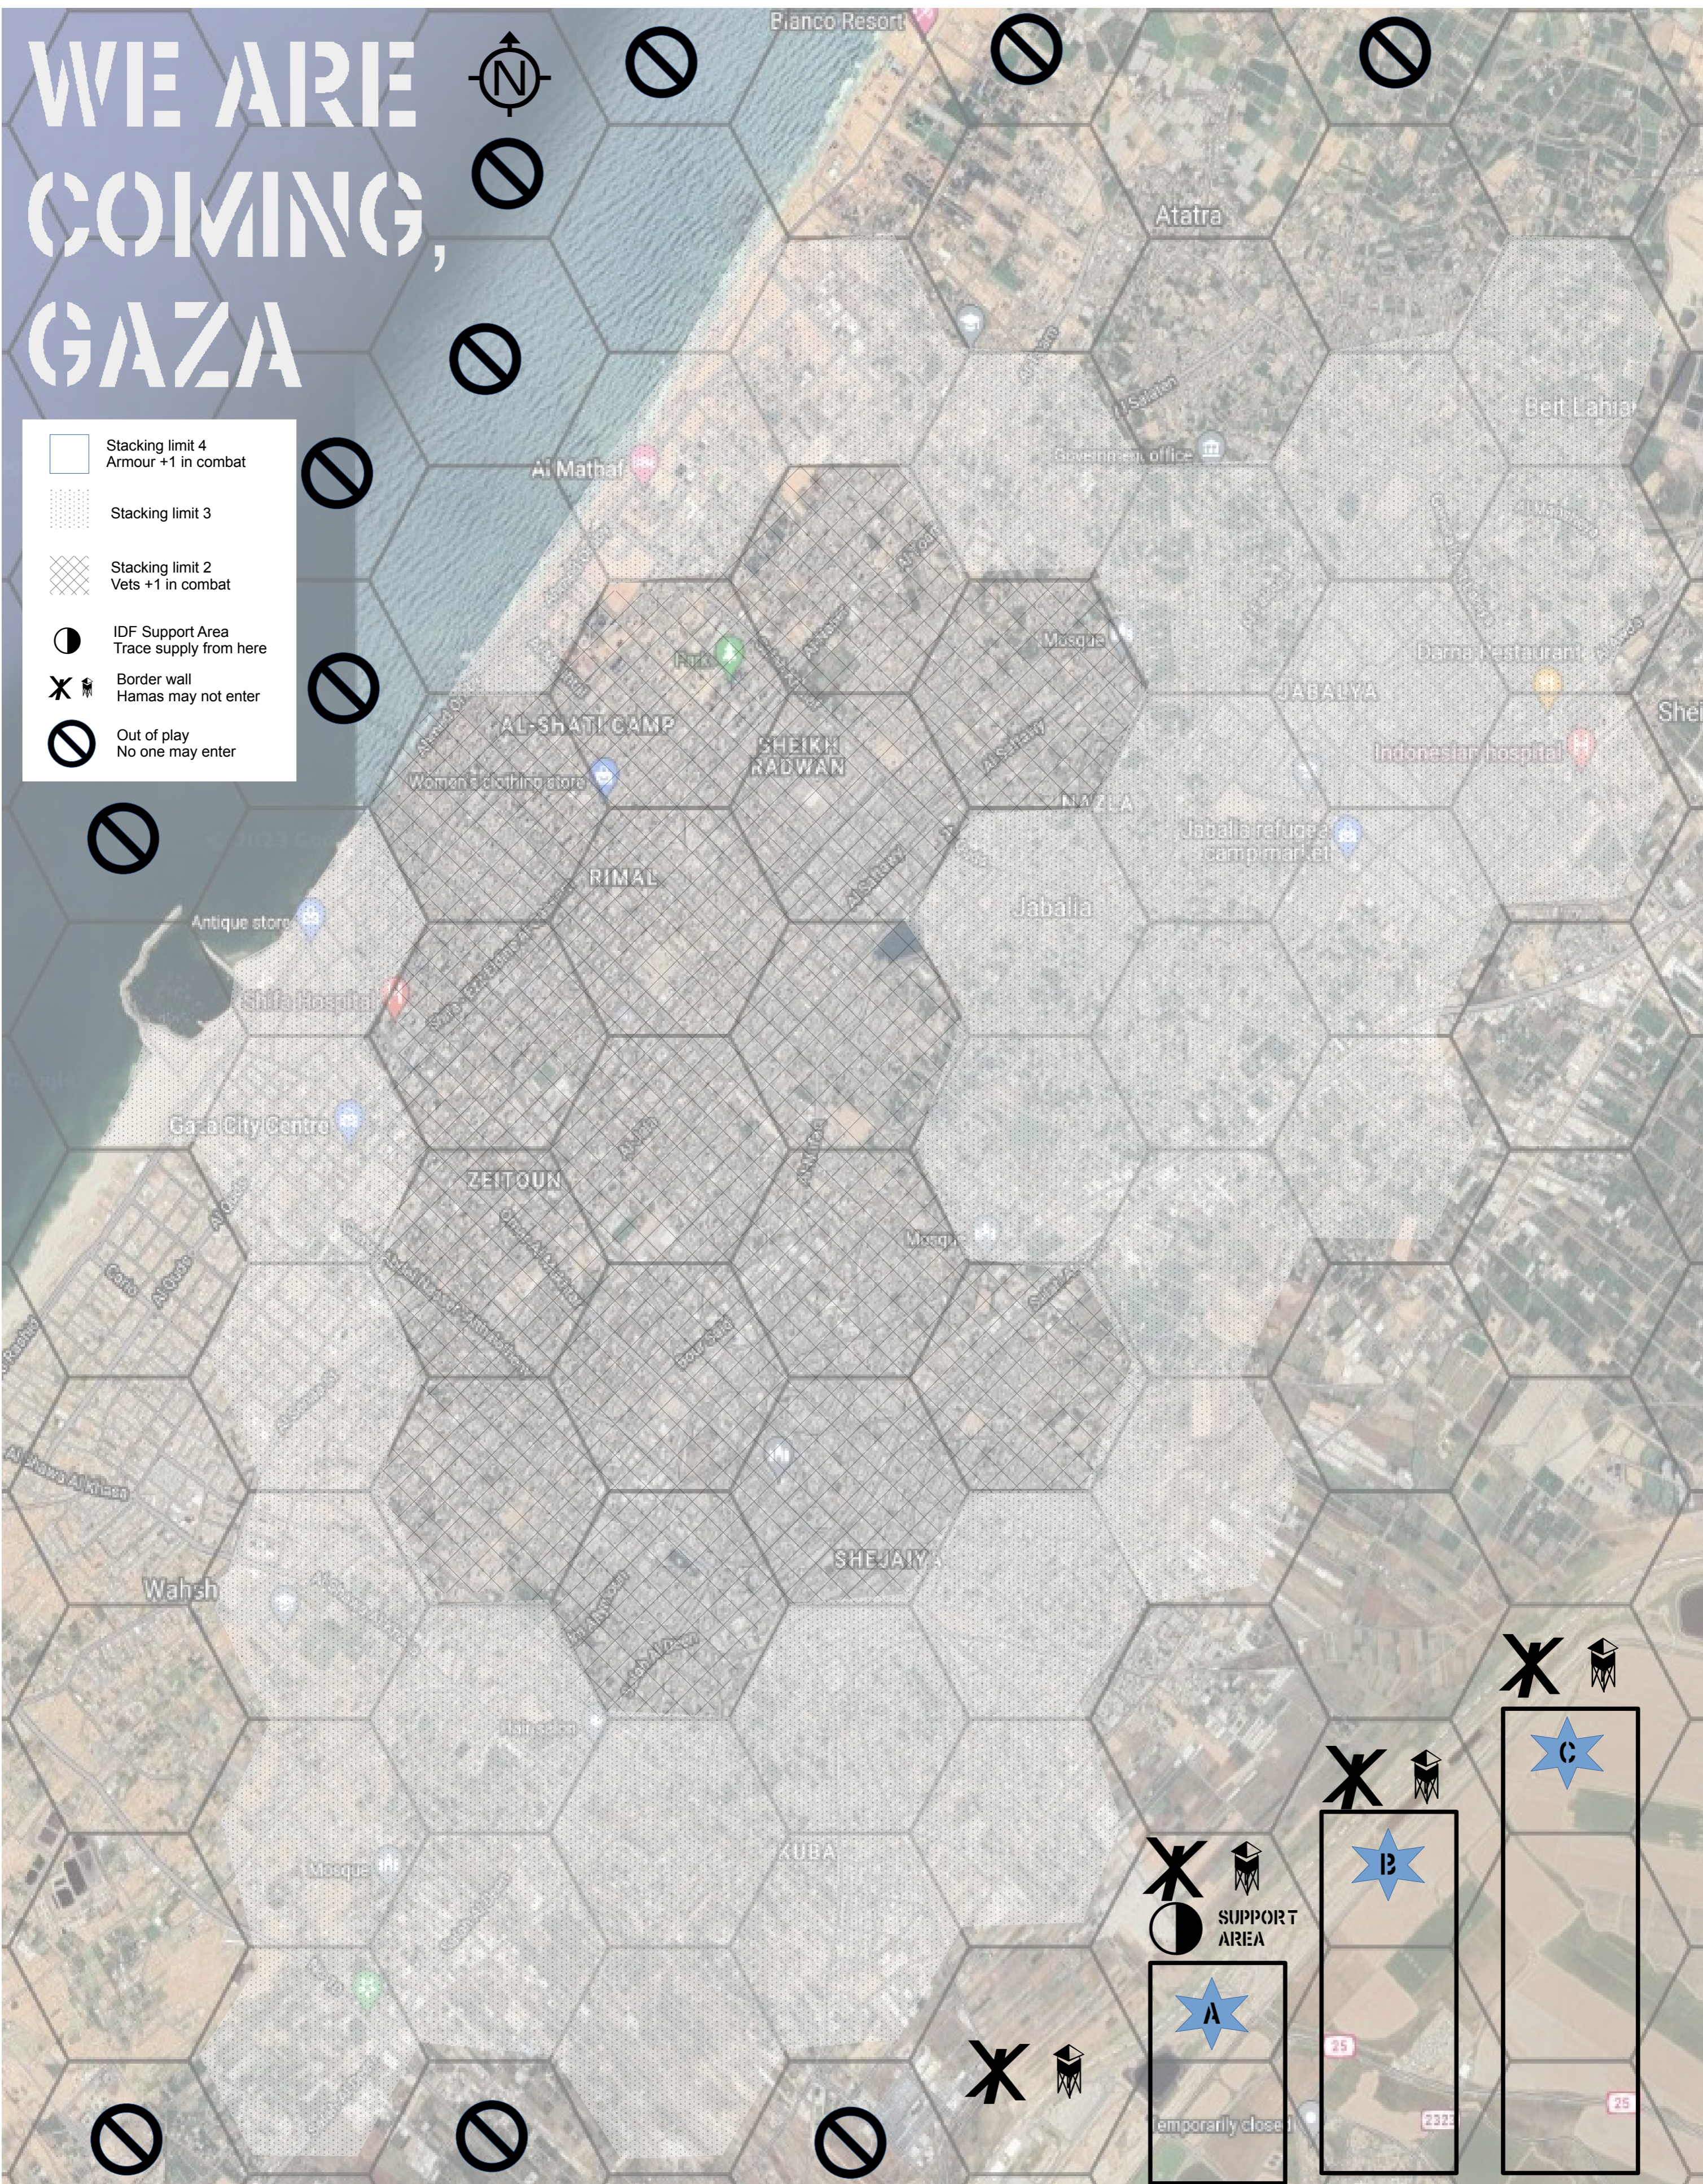

WE ARE COMING, GAZA

-  Stacking limit 4
Armour +1 in combat
-  Stacking limit 3
-  Stacking limit 2
Vets +1 in combat
-  IDF Support Area
Trace supply from here
-  Border wall
Hamas may not enter
-  Out of play
No one may enter

1 2 3 4 5 6 7 8 9 10 11 12 13 14 15 16 17 18 19 20